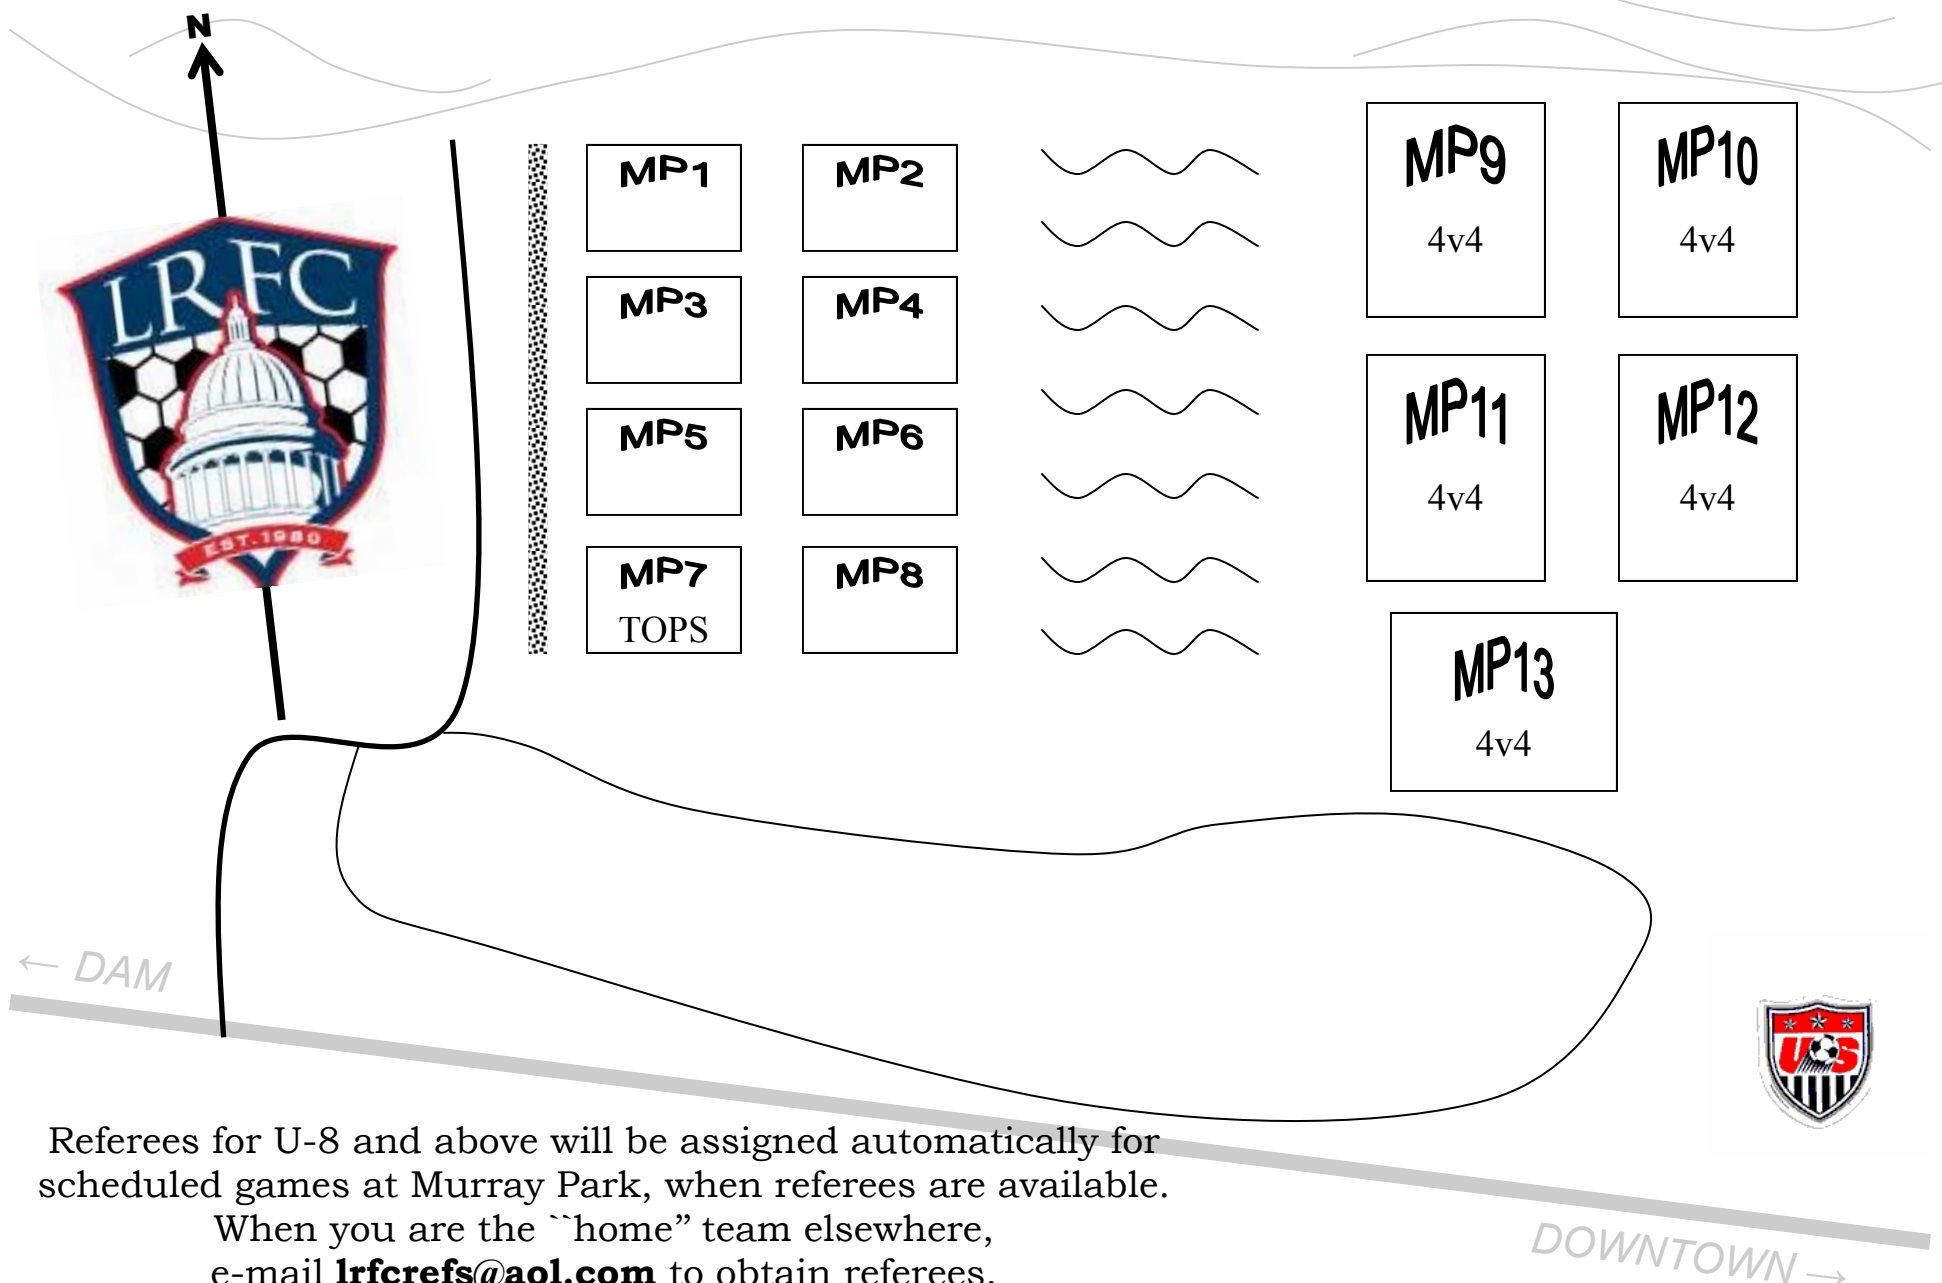

MURRAY PARK FIELDS, SPRING 2009

Referees for U-8 and above will be assigned automatically for scheduled games at Murray Park, when referees are available.

When you are the "home" team elsewhere,
e-mail **lrfcrefs@aol.com** to obtain referees.

USSF policy requires that licensed assignors schedule referees.